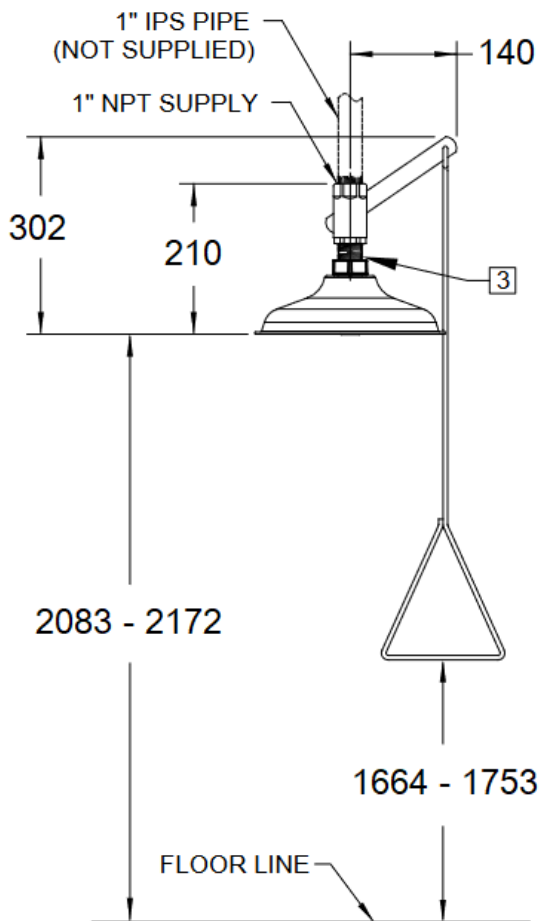

FOR VERTICAL SUPPLY (RECONFIGURE AS SHOWN)