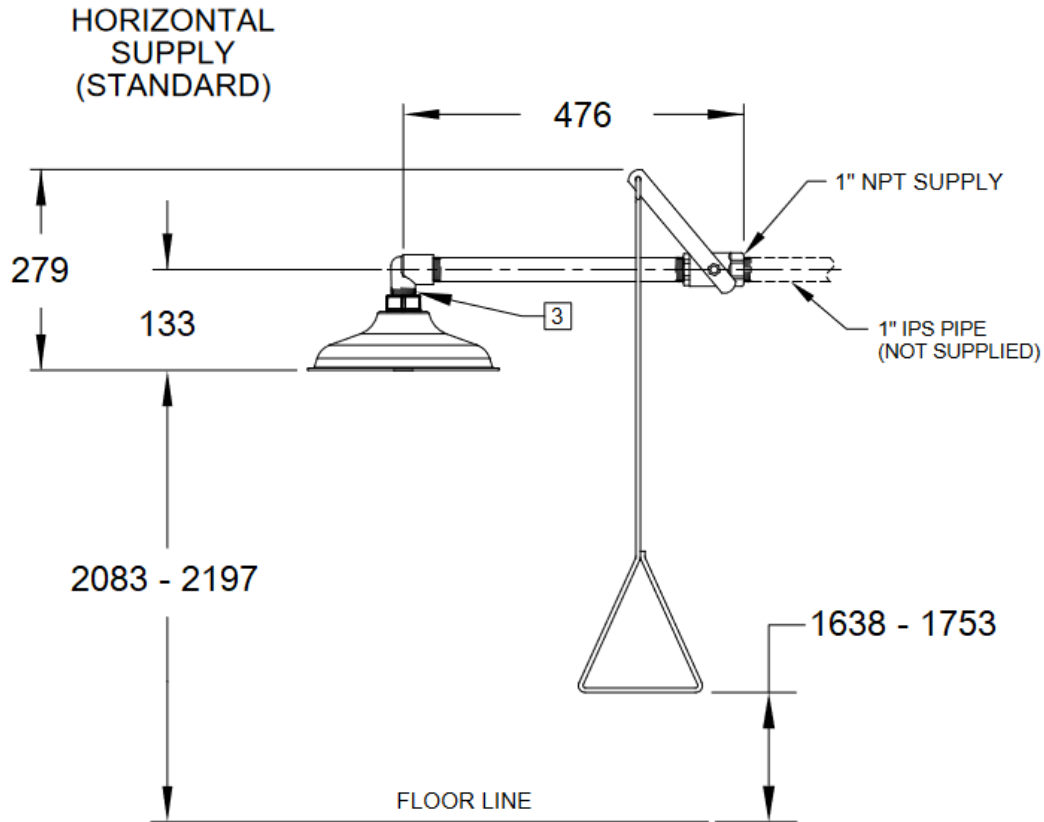

FOR VERTICAL SUPPLY (RECONFIGURE AS SHOWN)